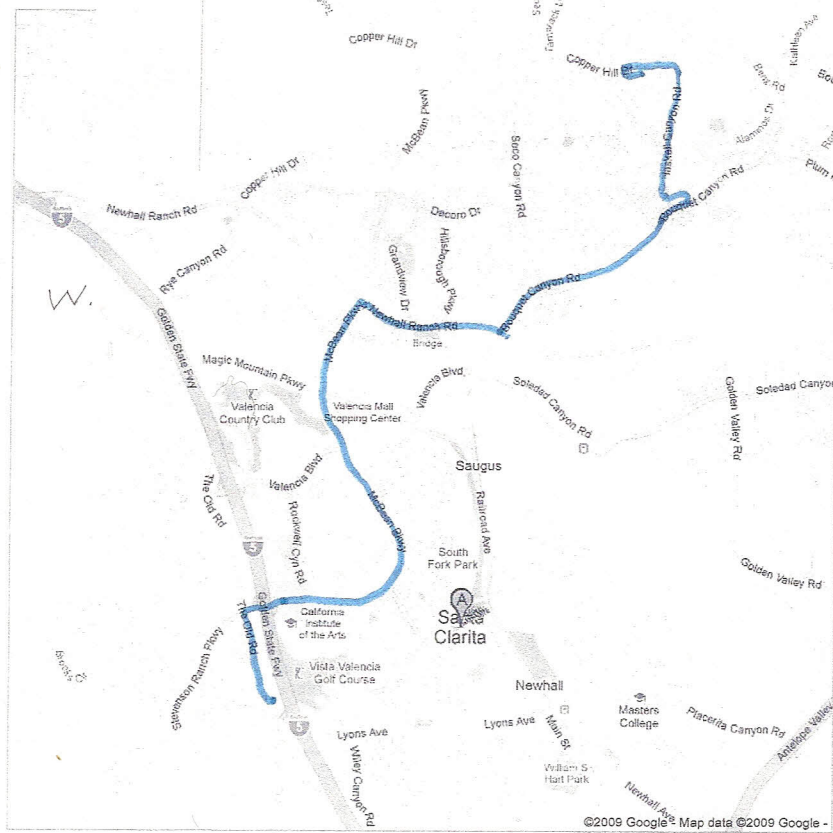

Go

W.

E.

START

21738 AGAJANIAN

10.3 MILES

santa clara

Go

RETURN

10.1 MILES

<http://maps.google.com/maps?f=q&source=embed&hl=en&geocode=&q=...> 11/16/2009