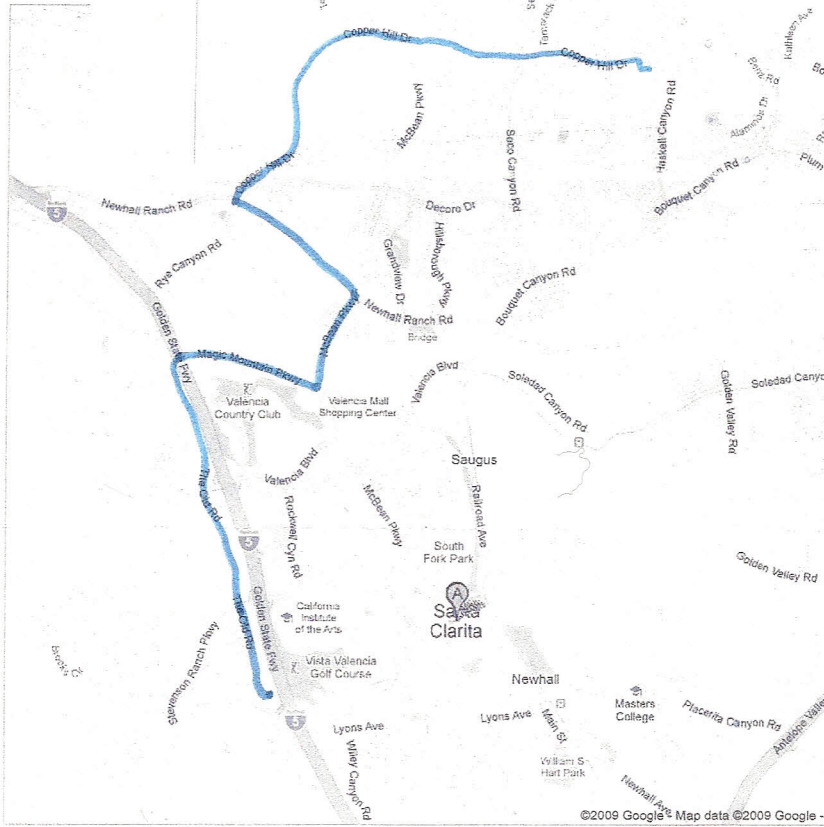

Go

W.

E.

START

21738 AGAJANIAN

10.3 MILES

santa clara

Go

RETURN

10.1 MILES

<http://maps.google.com/maps?f=q&source=embed&hl=en&geocode=&q=...> 11/16/2009